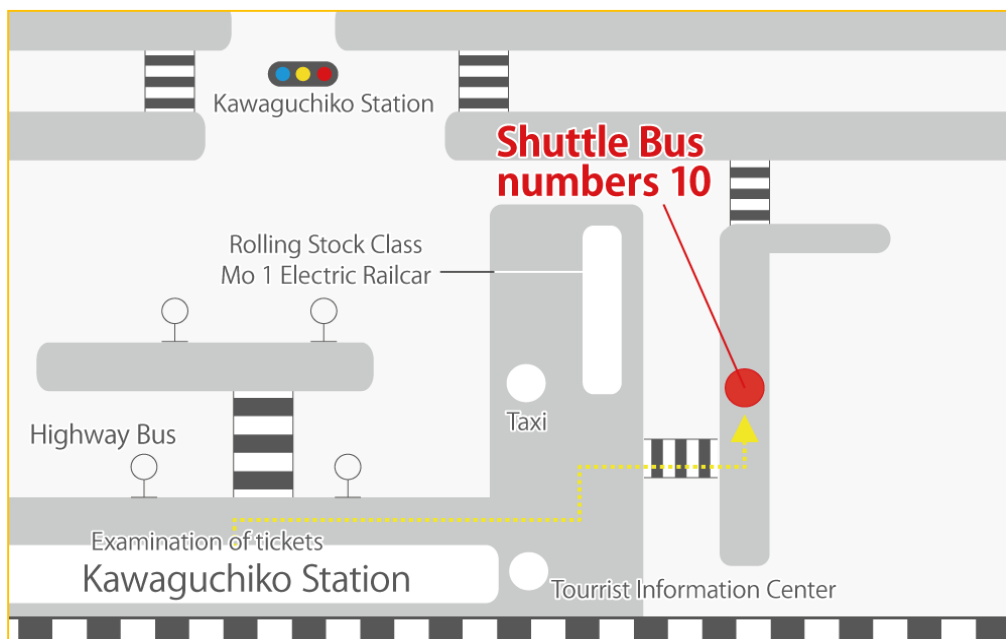

## Time Table

From Kawaguchiko station				
10:45	11:45	13:45	14:45	15:45
16:45	17:45	18:45	-	-

From Fuji-View Hotel				
8:30	9:30	10:30	11:30	13:30
14:30	15:30	16:30	17:30	18:30

※The time table might be changed or out of service due to bad weather or/and heavy traffic.

## Boarding location

【From Kawaguchiko Station to Fuji-View Hotel】

•Next to Tourist Information Center

【From Fuji-View Hotel to Kawaguchiko Station】

•Entrance at Fuji-View Hotel

### Boarding location #10

## NOTE

- Riding capacity: Micro Bus 20 pax, Wagon 9 pax.
- Shuttle buses are NON-smoking.
- Shuttle buses travel strictly in between Fuji-View Hotel and Kawaguchiko Station.